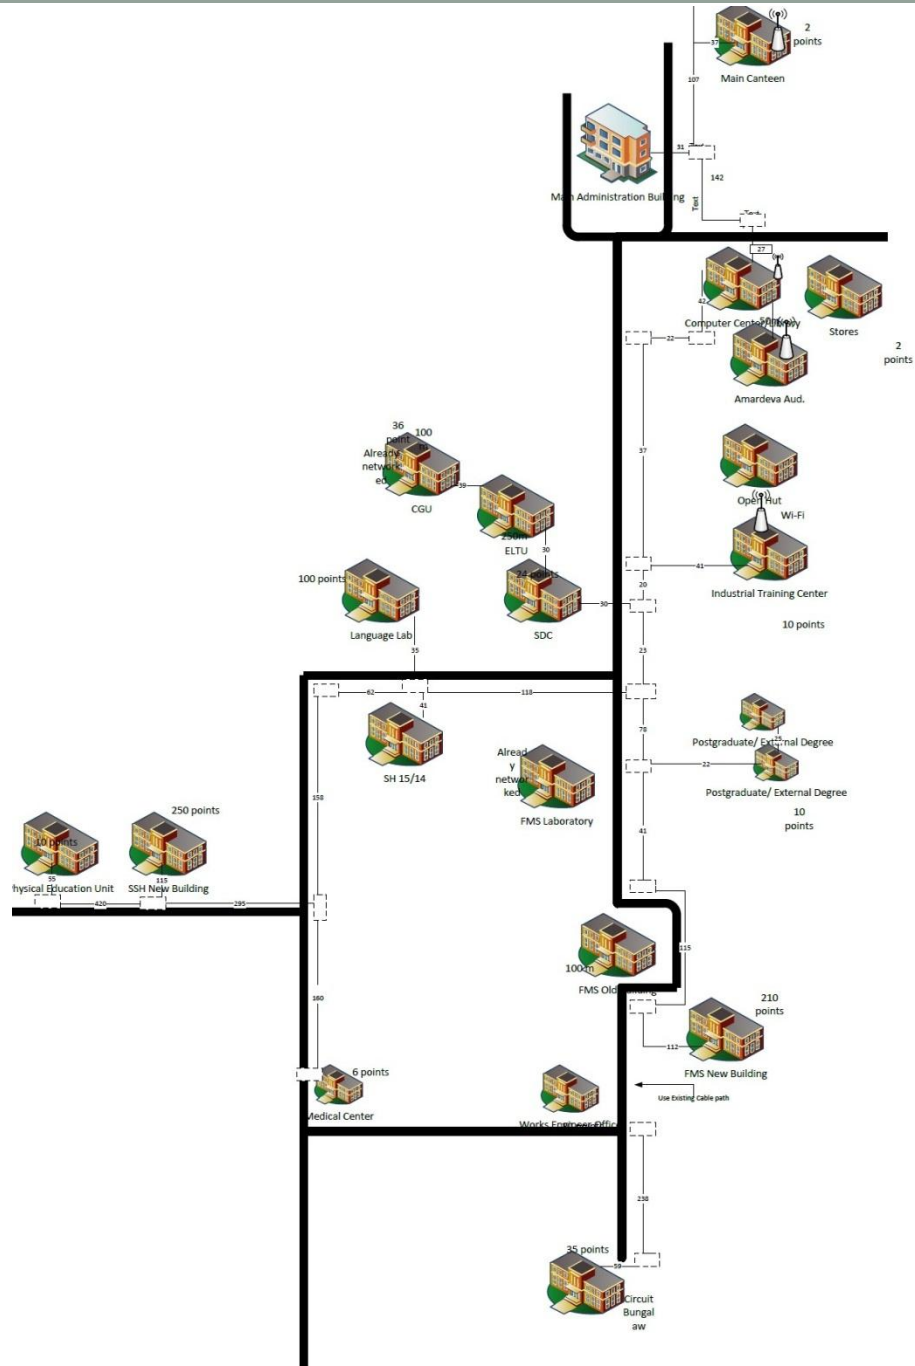

Current Status of the Network/ Future Plans