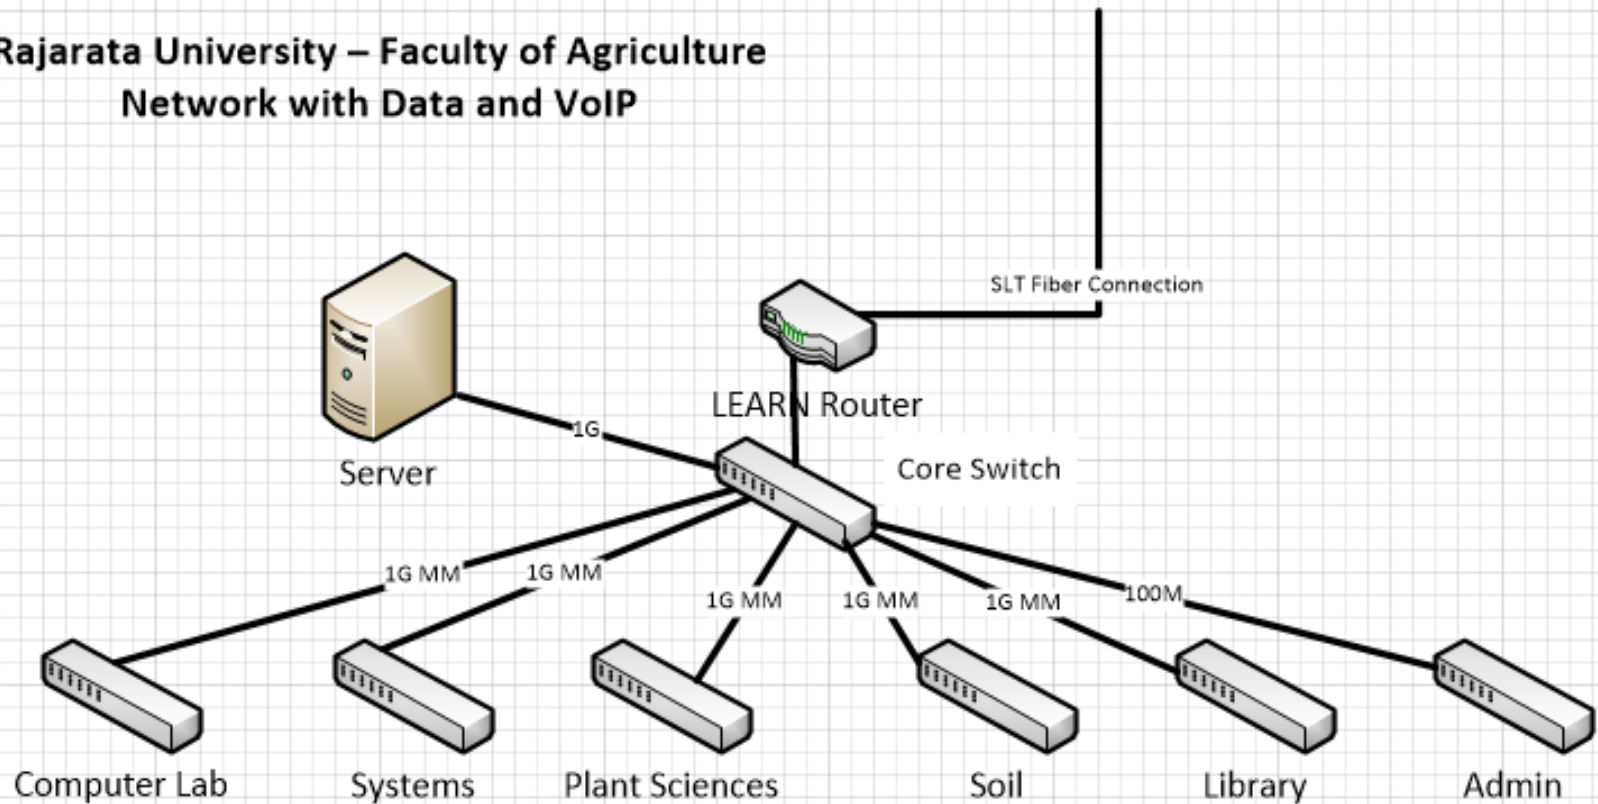

Current Bandwidth

- Faculty of Agriculture – 75Mbps
- Faculty of Medicine and Allied Sciences – 75Mbps
- Other Faculties (Mihintale) – 150Mbps

Network Topology – Mihintale Premises

Latest Extensions

- Three new building connected to the existing network
 - Resource Center
 - Carrier Guidance Unit
 - English Language Teaching Center Lab
- Few more buildings will be joined to the network in near future
 - New Faculty Buildings - Faculty of Social Science and Humanities and Faculty of Management Studies
- IPv6 implemented
- Hardware Firewalls to be deployed

Faculty of Agriculture - Puliyankulama

Rajarata University – Faculty of Agriculture Network with Data and VoIP

Recently the faculty is fully covered by Wi-Fi

Faculty of Medicine – Saliyapura

Rajarata University – Faculty of Medicine
Network with Data and VoIP