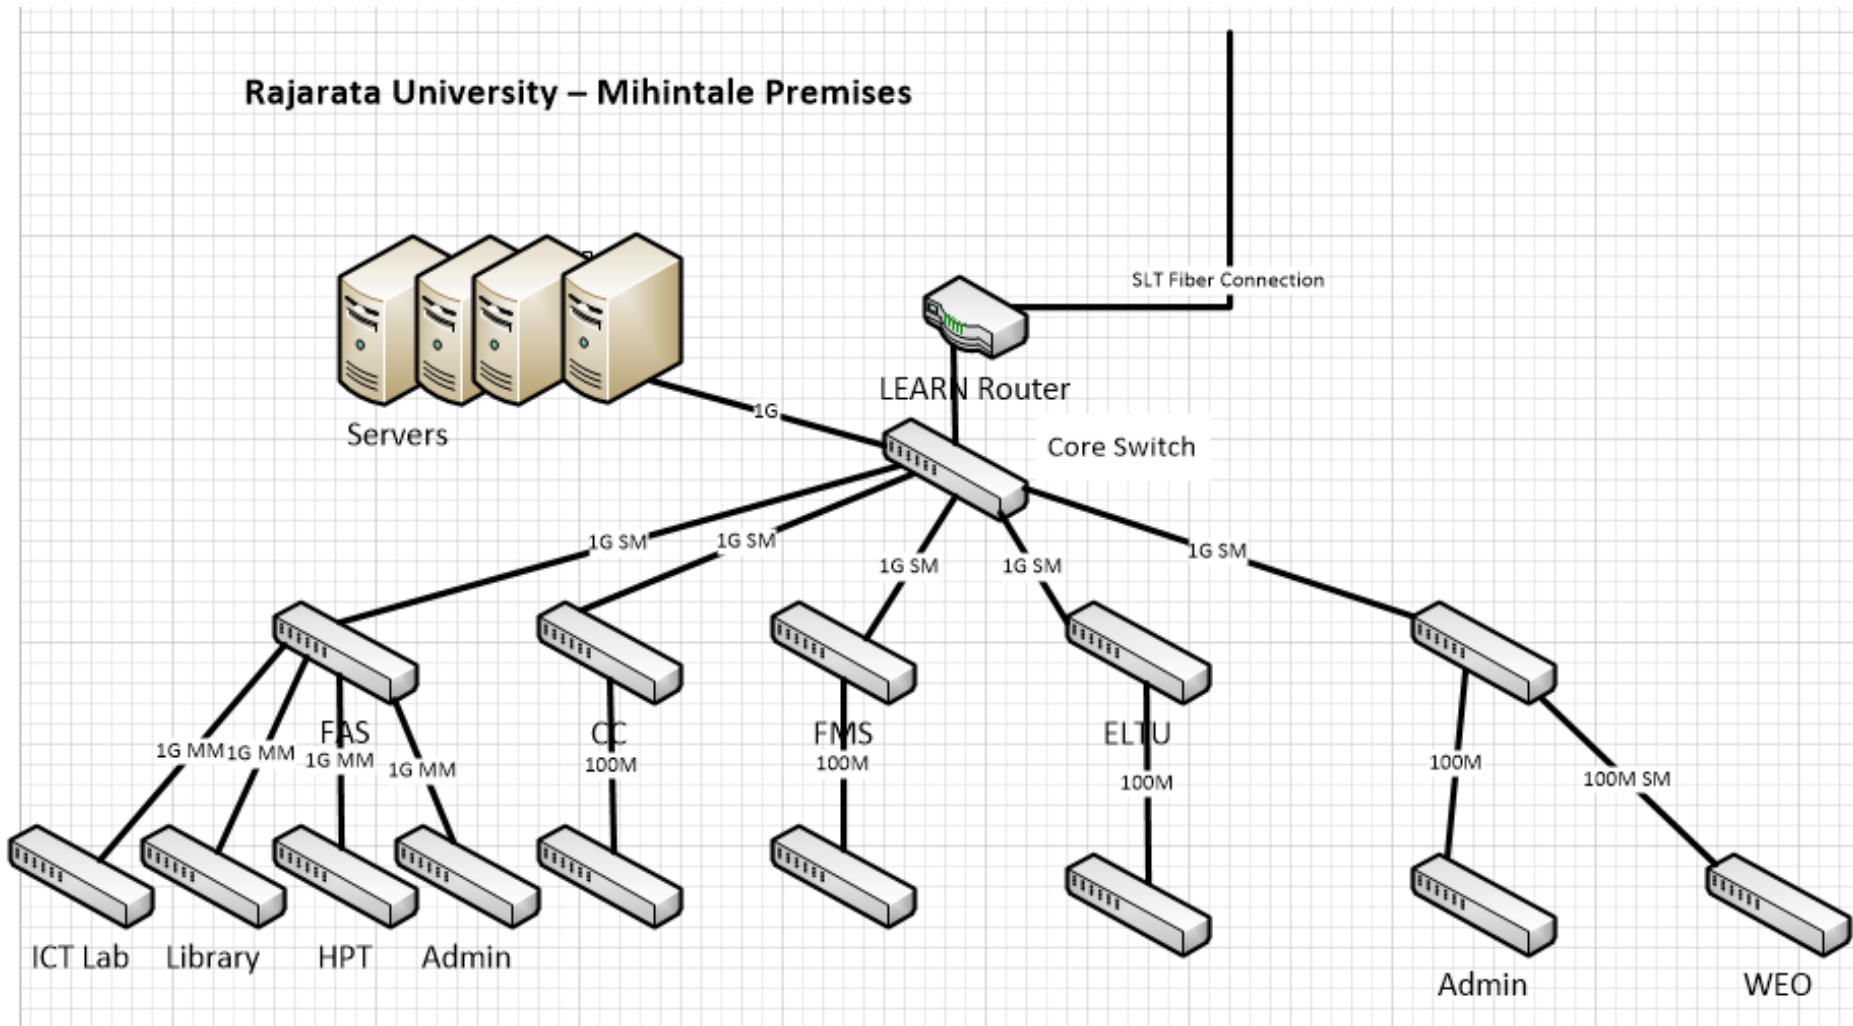

Internet Connectivity to the Faculties

- 3 LEARN Connections

Bandwidth up to April 2016

- Faculty of Agriculture – 20Mbps
- Faculty of Medicine and Allied Sciences – 16Mbps
- Other Faculties (Mihintale) – 56Mbps

Current Bandwidth

- Faculty of Agriculture – 75Mbps
- Faculty of Medicine and Allied Sciences – 75Mbps
- Other Faculties (Mihintale) – 150Mbps

Network Topology – Mihintale Premises

Latest Extensions

- Three new building connected to the existing network
 - Resource Center
 - Carrier Guidance Unit
 - English Language Teaching Center Lab
- Few more buildings will be joined to the network in near future
 - New Faculty Buildings - Faculty of Social Science and Humanities and Faculty of Management Studies
- IPv6 implemented
- Hardware Firewalls to be deployed

Faculty of Agriculture - Puliyankulama

Rajarata University – Faculty of Agriculture Network with Data and VoIP

Recently the faculty is fully covered by Wi-Fi

Faculty of Medicine – Saliyapura

Rajarata University – Faculty of Medicine
Network with Data and VoIP