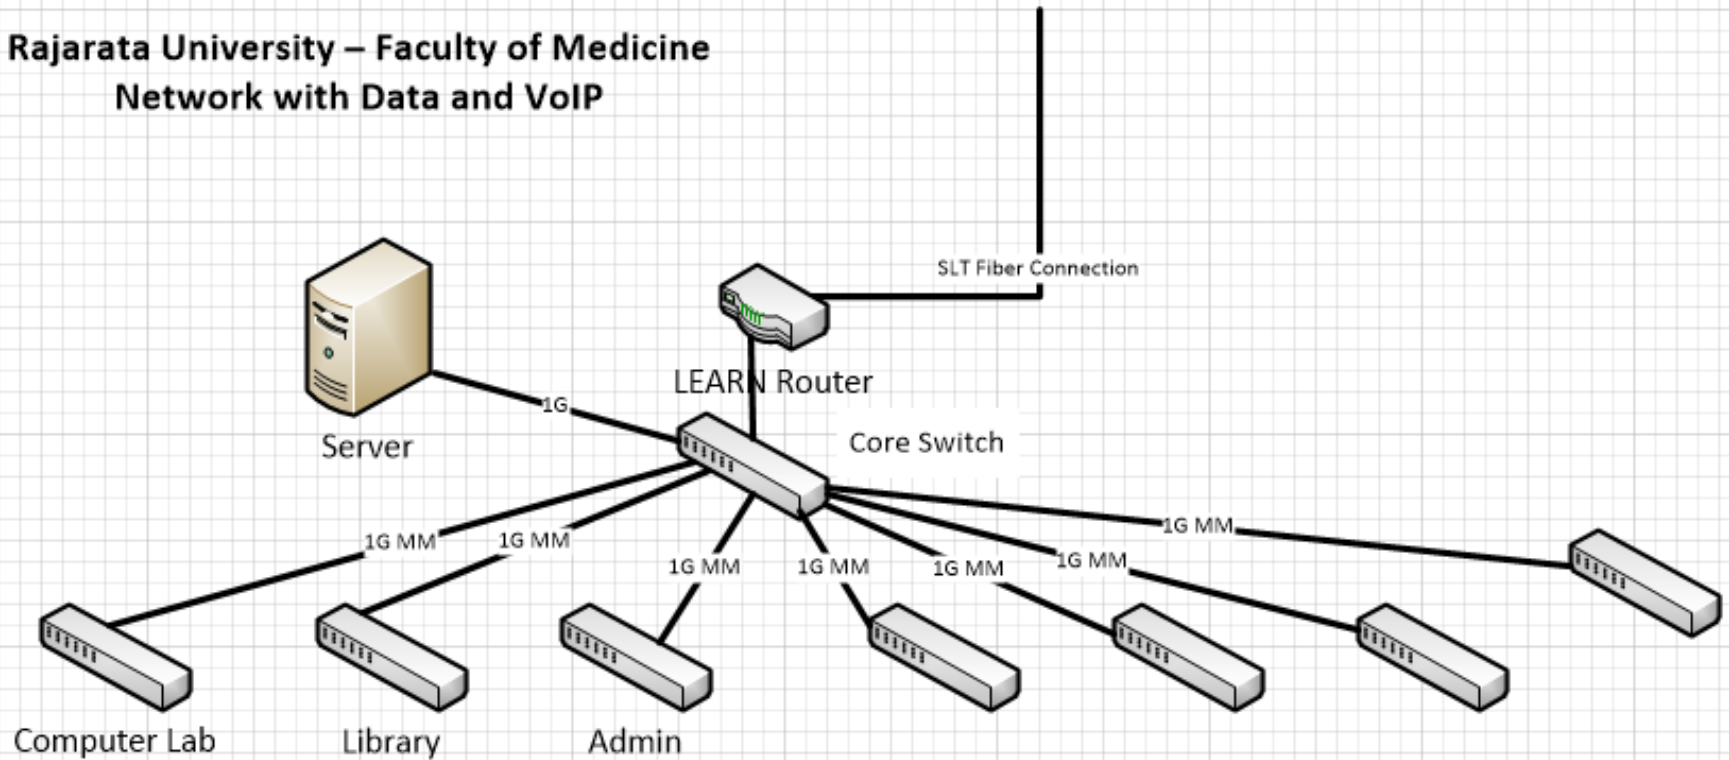

Current Bandwidth

- Faculty of Agriculture – 75Mbps
- Faculty of Medicine and Allied Sciences – 75Mbps
- Other Faculties (Mihintale) – 150Mbps

Network Topology – Mihintale Premises

Latest Extensions

- Three new building connected to the existing network
 - Resource Center
 - Carrier Guidance Unit
 - English Language Teaching Center Lab
- Few more buildings will be joined to the network in near future
 - New Faculty Buildings - Faculty of Social Science and Humanities and Faculty of Management Studies
- IPv6 implemented
- Hardware Firewalls to be deployed

Faculty of Agriculture - Puliyankulama

Rajarata University – Faculty of Agriculture Network with Data and VoIP

Recently the faculty is fully covered by Wi-Fi

Faculty of Medicine – Saliyapura

Rajarata University – Faculty of Medicine
Network with Data and VoIP