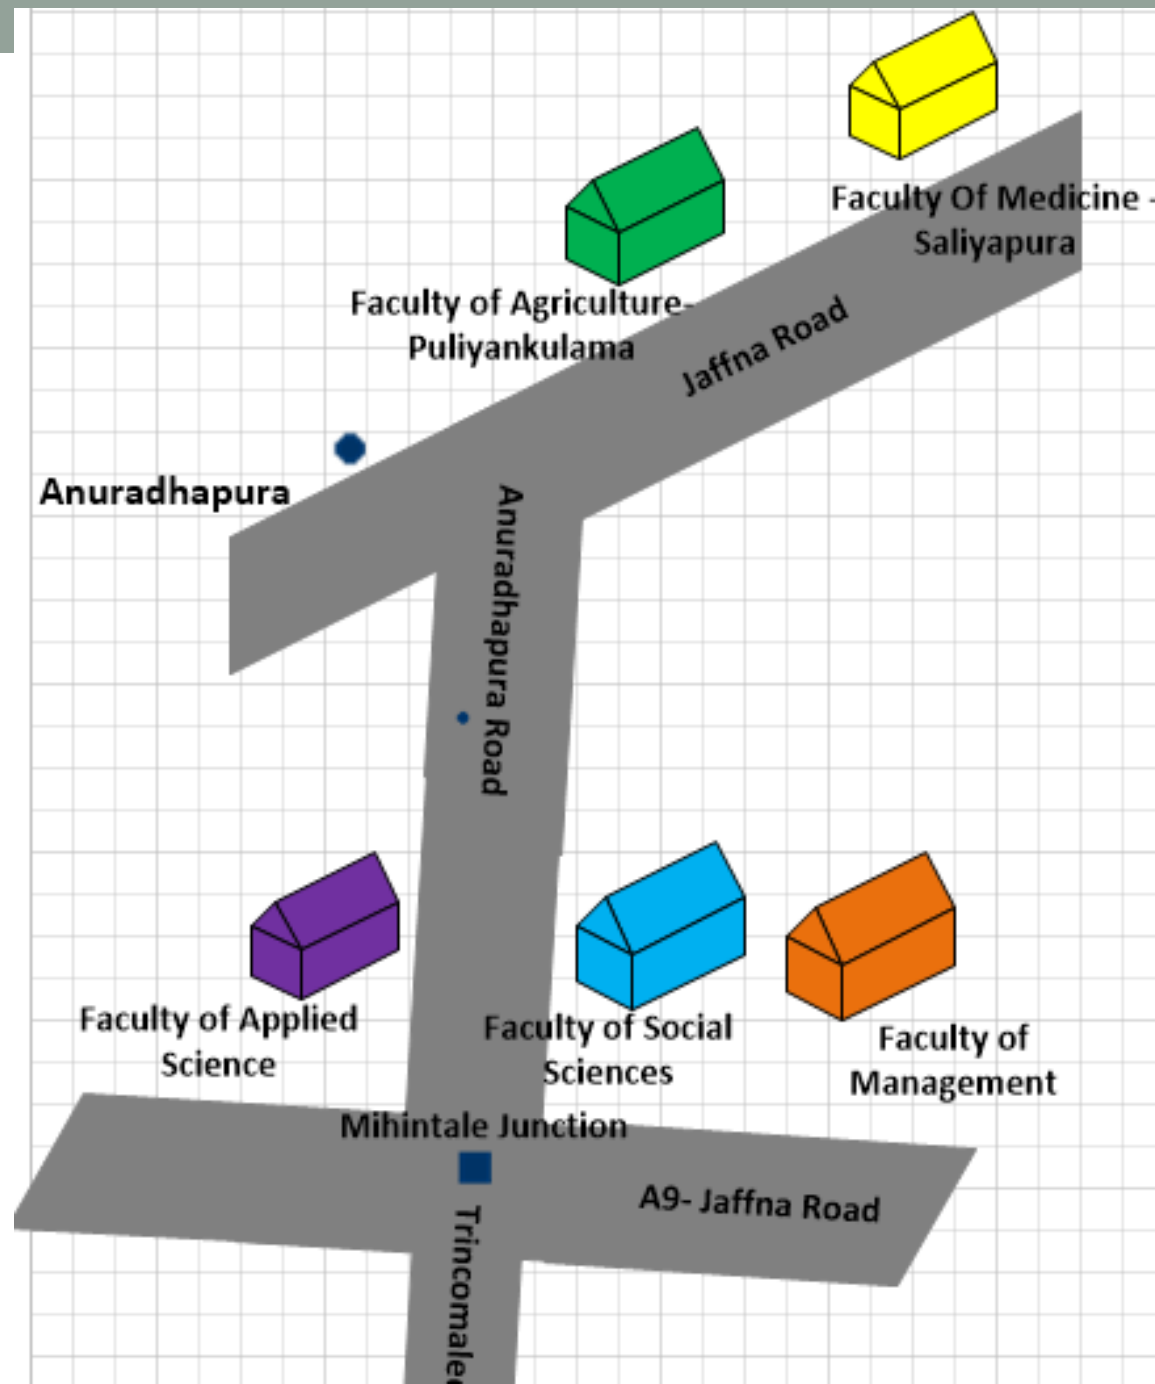

RAJARATA UNIVERSITY OF SRI LANKA

Annual NOC Meeting 2016

Rajarata University of Sri Lanka

- Has 5 faculties
 - Faculty of Agriculture
 - Faculty of Applied Sciences
 - Faculty of Management Studies
 - Faculty of Medicine and Allied Sciences
 - Faculty of Social Sciences and Humanities

Three Locations

- Mihintale
 - Faculty of Applied Sciences
 - Faculty of Management Studies
 - Faculty of Social Sciences and Humanities
- Puliyankulama
 - Faculty of Agriculture
- Saliyapura
 - Faculty of Medicine and Allied Sciences

Student Distribution (Undergraduates)

- Mihintale (4170)
 - Faculty of Applied Sciences
 - Faculty of Management Studies
 - Faculty of Social Sciences and Humanities
- Puliyankulama (330)
 - Faculty of Agriculture
- Saliyapura (500)
 - Faculty of Medicine and Allied Sciences

Current Bandwidth

- Faculty of Agriculture – 75Mbps
- Faculty of Medicine and Allied Sciences – 75Mbps
- Other Faculties (Mihintale) – 150Mbps

Network Topology – Mihintale Premises

Latest Extensions

- Three new building connected to the existing network
 - Resource Center
 - Carrier Guidance Unit
 - English Language Teaching Center Lab
- Few more buildings will be joined to the network in near future
 - New Faculty Buildings - Faculty of Social Science and Humanities and Faculty of Management Studies
- IPv6 implemented
- Hardware Firewalls to be deployed